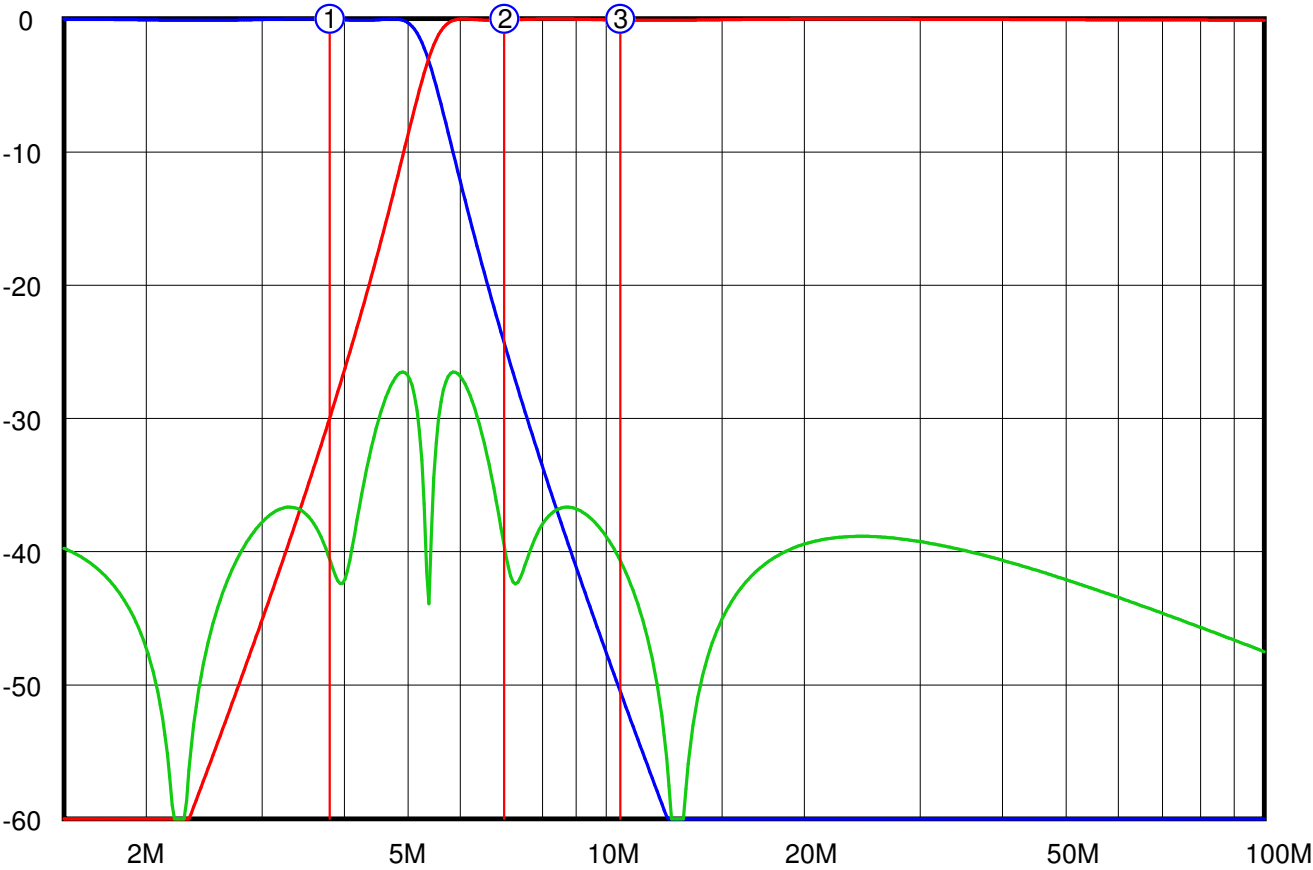

Crossover: 5.365M Passband ripple: ,1041 Order: 6 System Z: 50,

Markers: # 1: 3.8M
 # 2: 7M
 # 3: 10.5M