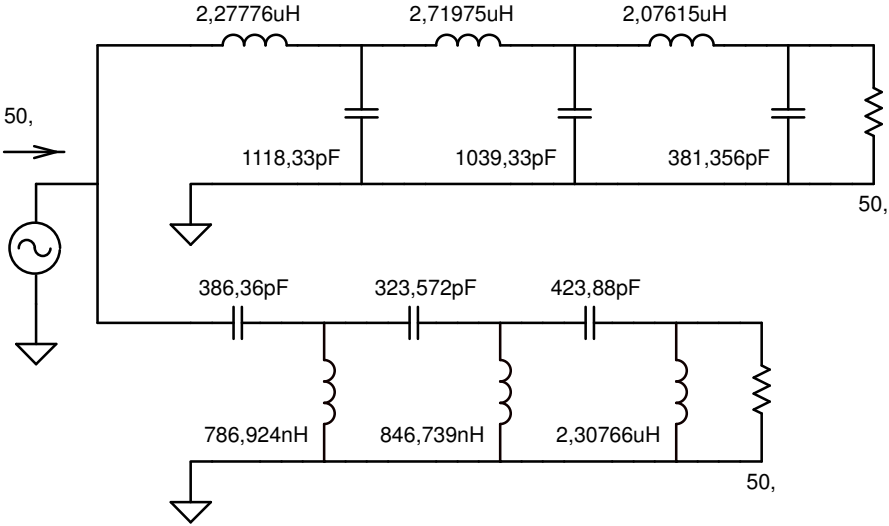

Crossover: 5.365M Passband ripple: ,1041 Order: 6 System Z: 50,

Markers: # 1: 3.8M
 # 2: 7M
 # 3: 10.5M