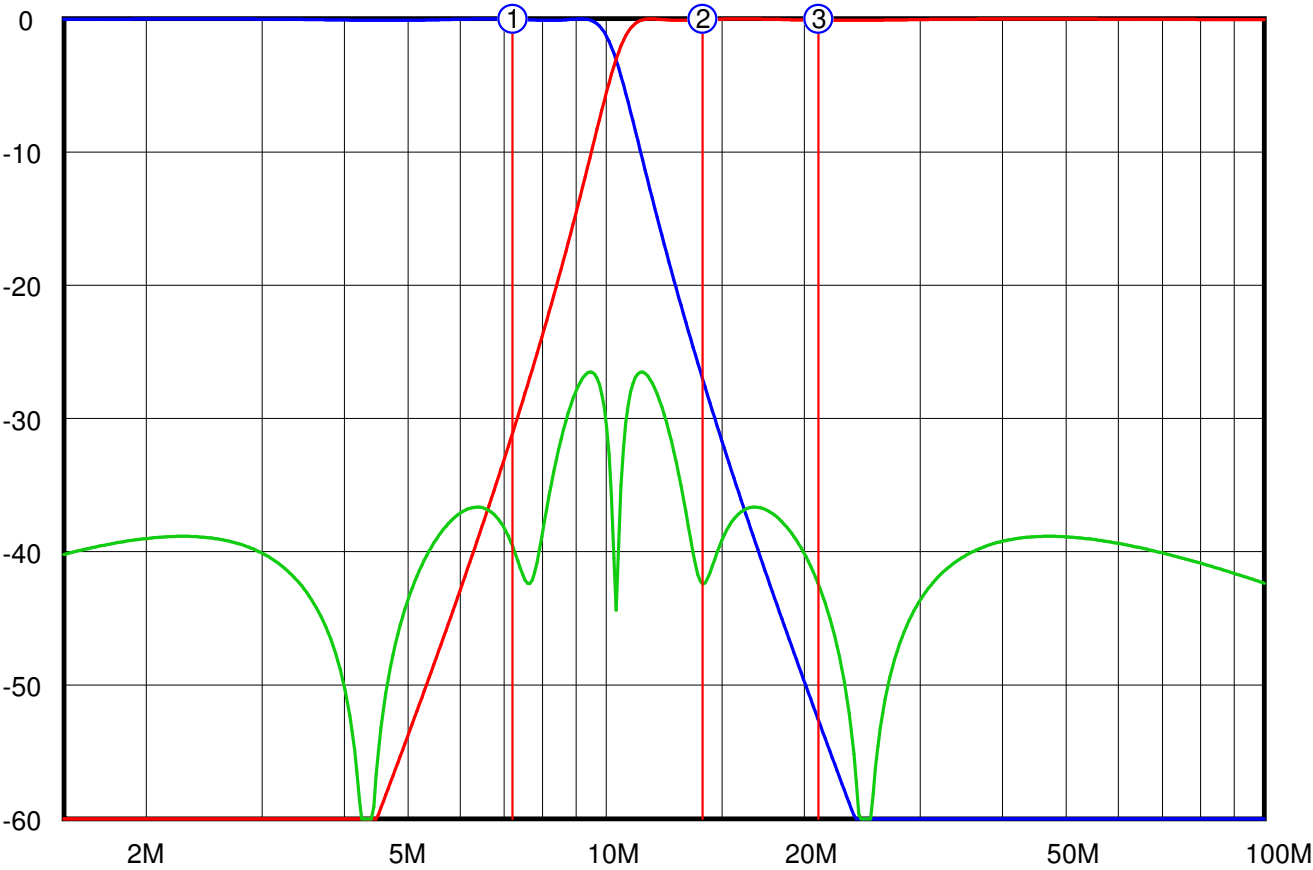

Crossover: 10.345M Passband ripple: ,1041 Order: 6 System Z: 50,

Markers: # 1: 7.2M
 # 2: 14M
 # 3: 21M