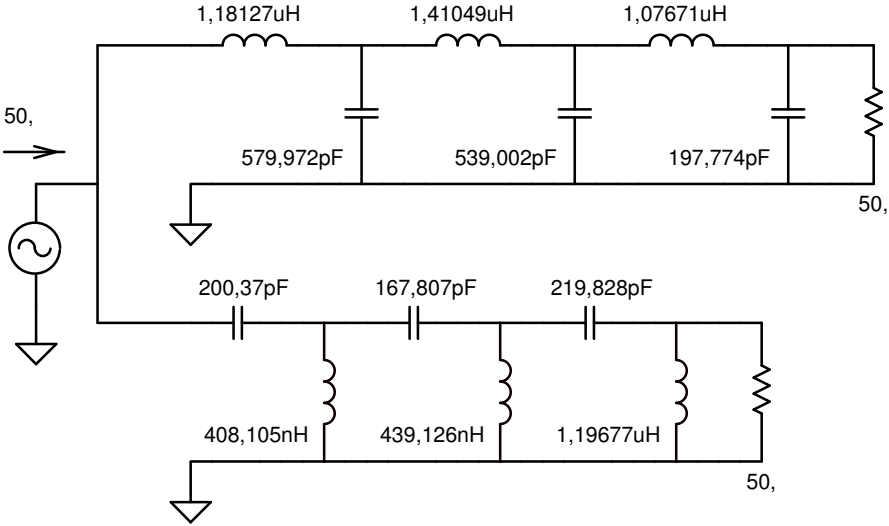

Crossover: 10.345M Passband ripple: ,1041 Order: 6 System Z: 50,

Markers: # 1: 7.2M
 # 2: 14M
 # 3: 21M