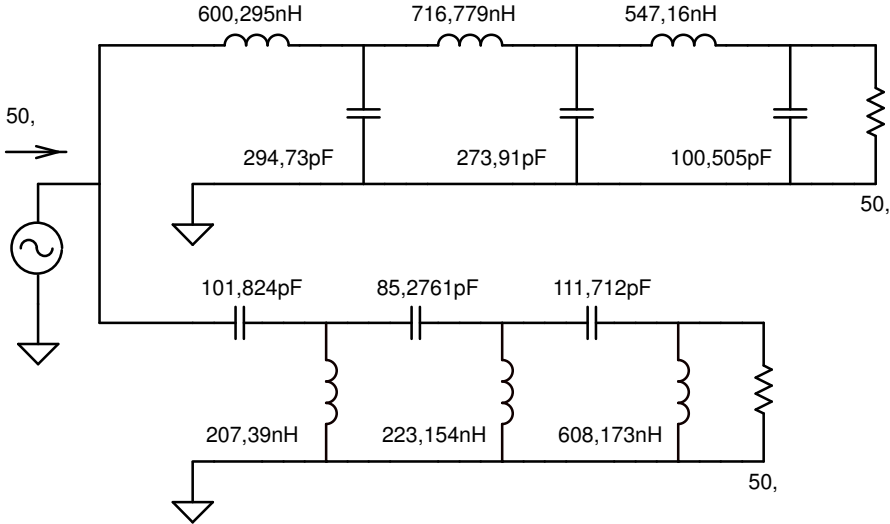

Crossover: 20.357M Passband ripple: ,1041 Order: 6 System Z: 50,

Markers: # 1: 14.35M  
 # 2: 28M  
 # 3: 42M