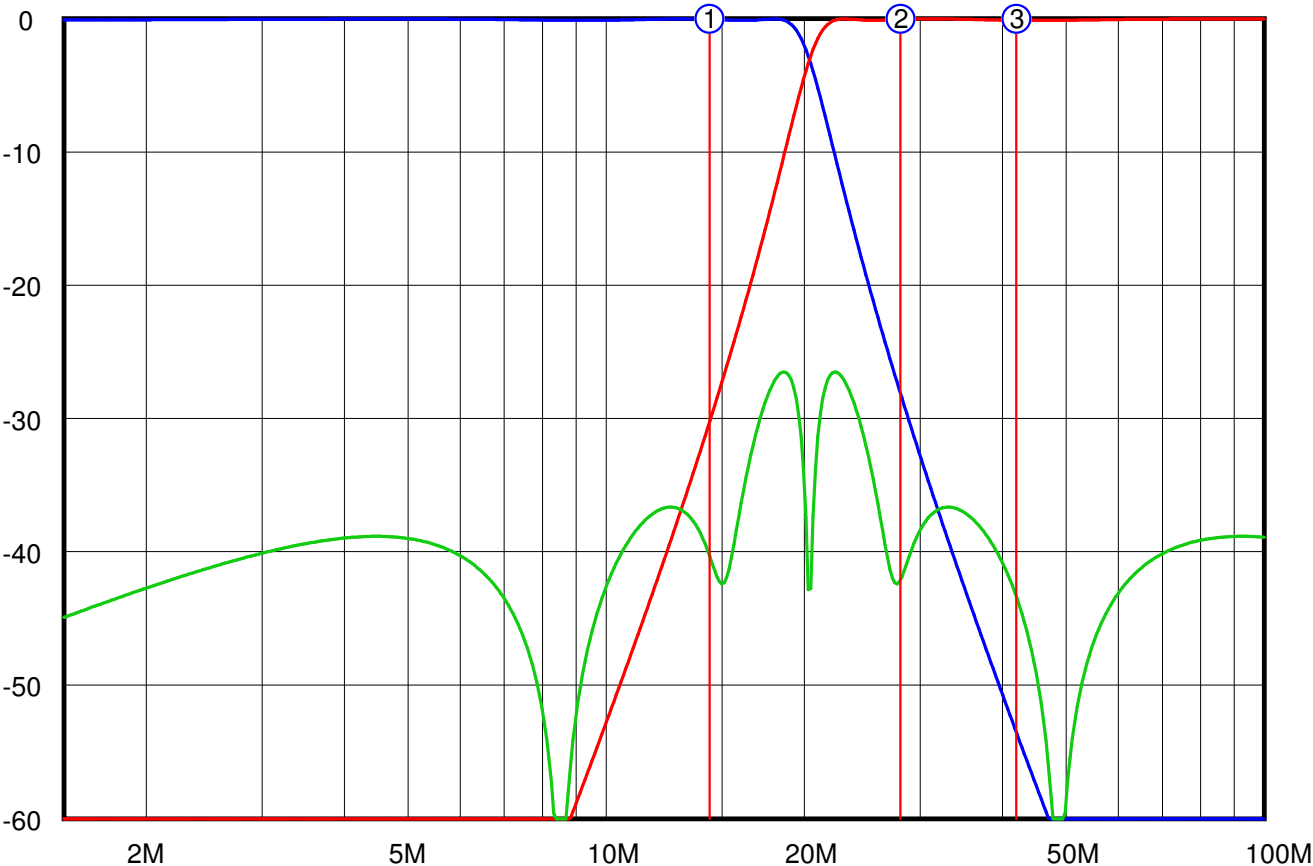

Crossover: 20.357M Passband ripple: ,1041 Order: 6 System Z: 50,

Markers: # 1: 14.35M  
 # 2: 28M  
 # 3: 42M